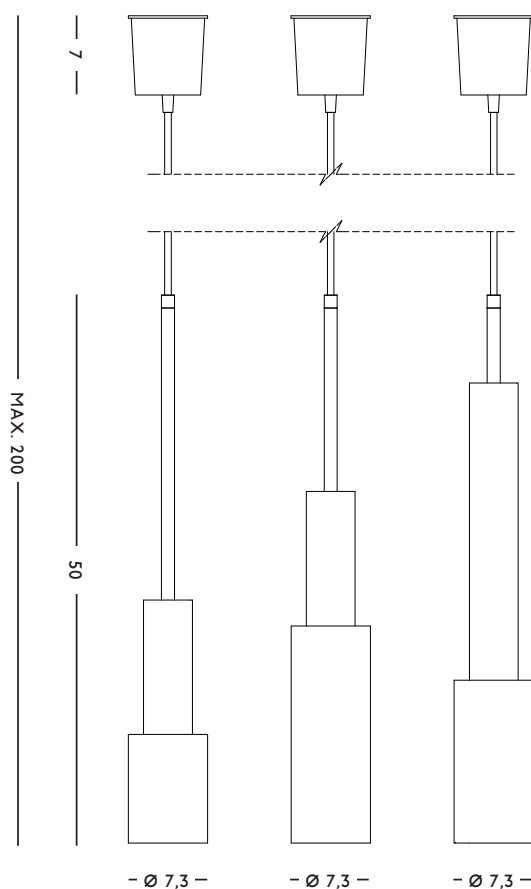

FREDERIK ROIJÉ - LIGHTING SKYLIGHT

SPECIFICATIONS

TYPE NO.	PRODUCT	MODEL	DIMENSIONS (LxWxH) CM	COLOR	MATERIAL	PRICE (EXCL. VAT)
SL 10.00	Skylight	Suspension	100 x 8 x 4	White	Powder coated steel	€ 152,89
SL 11.01	Skylight	Tower one	7,3 x 50	Dark grey	Powder coated steel	€ 98,35
SL 11.02	Skylight	Tower one	7,3 x 50	White	Powder coated steel	€ 98,35
SL 11.03	Skylight	Tower one	7,3 x 50	Copper green	Powder coated steel	€ 106,61
SL 11.04	Skylight	Tower one	7,3 x 50	Gold	Gold plated steel	€ 205,79
SL 12.01	Skylight	Tower two	7,3 x 50	Dark grey	Powder coated steel	€ 98,35
SL 12.02	Skylight	Tower two	7,3 x 50	White	Powder coated steel	€ 98,35
SL 12.03	Skylight	Tower two	7,3 x 50	Brick brown	Powder coated steel	€ 106,61
SL 12.04	Skylight	Tower two	7,3 x 50	Gold	Gold plated steel	€ 205,79
SL 13.01	Skylight	Tower three	7,3 x 50	Dark grey	Powder coated steel	€ 98,35
SL 13.02	Skylight	Tower three	7,3 x 50	White	Powder coated steel	€ 98,35
SL 13.03	Skylight	Tower three	7,3 x 50	Metal blue	Powder coated steel	€ 106,61
SL 13.04	Skylight	Tower three	7,3 x 50	Gold	Gold plated steel	€ 205,79