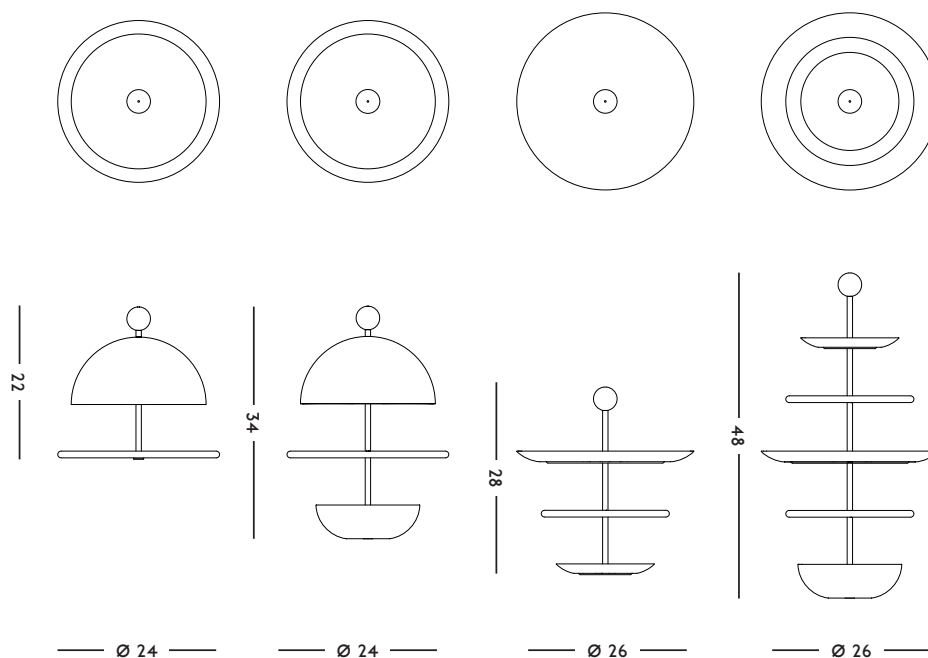

FREDERIK ROIJÉ - OUTDOOR DISH OF DESIRE

SPECIFICATIONS

TYPE NO.	PRODUCT	MODEL	DIMENSIONS (LxWxH) CM	COLOR	MATERIAL	PRICE (EXCL. VAT)
DD 30.01	Dish of Desire	One course menu	24 x 22	White	Powder coated aluminum, red cedar, porcelain	€ 65,29
DD 30.02	Dish of Desire	Two course menu	24 x 34	White	Powder coated aluminum, red cedar, porcelain	€ 81,82
DD 30.03	Dish of Desire	Three course menu	26 x 28	White	Powder coated aluminum, red cedar, porcelain	€ 65,29
DD 30.04	Dish of Desire	Five course menu	26 x 48	White	Powder coated aluminum, red cedar, porcelain	€ 98,35