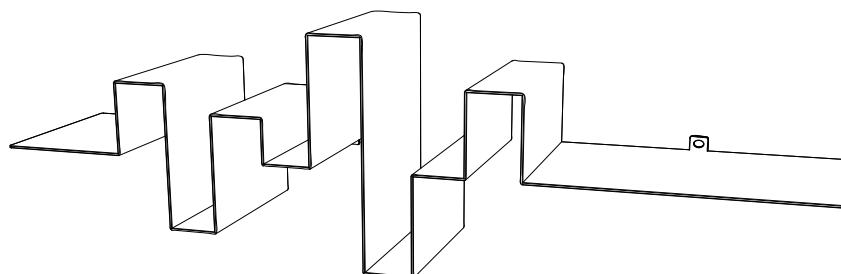

FREDERIK ROIJÉ - FURNITURE STORYLINES

SPECIFICATIONS

TYPE NO.	PRODUCT	MODEL	DIMENSIONS (LxWxH) CM	COLOR	MATERIAL	PRICE (EXCL. VAT)
ST 10.01	Storylines	Single	90 x 20 x 28	Dark grey	Powder coated steel	€ 164,46
ST 10.02	Storylines	Single	90 x 20 x 28	White	Powder coated steel	€ 164,46
ST 20.01	Storylines	Double	180 x 20 x 28	Dark grey	Powder coated steel	€ 328,93
ST 20.02	Storylines	Double	180 x 20 x 28	White	Powder coated steel	€ 328,93

* The double Storylines consists of two single Storylines and include a connecting piece in the matching color.