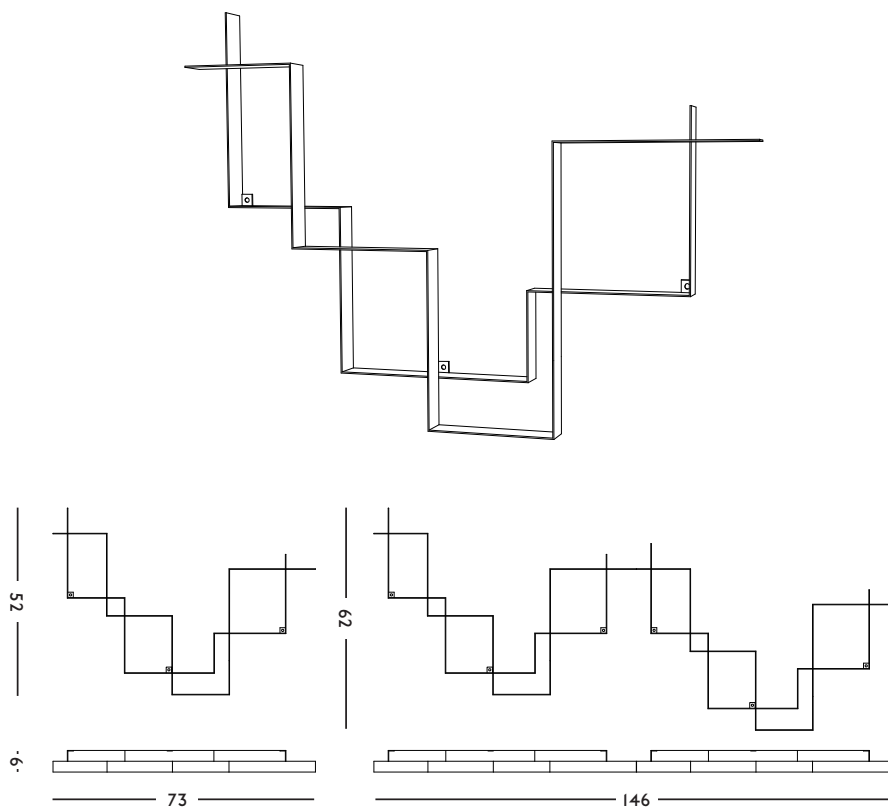

FREDERIK ROIJÉ - FURNITURE GUIDELINES

SPECIFICATIONS

TYPE NO.	PRODUCT	MODEL	DIMENSIONS (LxWxH) CM	COLOR	MATERIAL	PRICE (EXCL. VAT)
GL 10.01	Guidelines	Single	73 x 6 x 52	Dark grey	Powder coated steel	€ 139,67
GL 10.02	Guidelines	Single	73 x 6 x 52	White	Powder coated steel	€ 139,67
GL 20.01	Guidelines	Double*	146 x 6 x 52	Dark grey	Powder coated steel	€ 279,34
GL 20.02	Guidelines	Double*	146 x 6 x 52	White	Powder coated steel	€ 279,34

*Double Guidelines consists of two single Guidelines. They can be placed next to each other, to decorate an entire wall with.