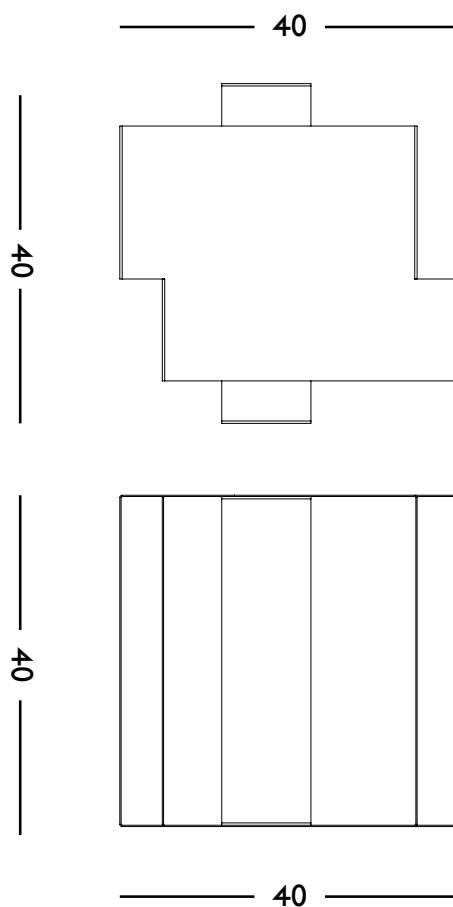

FREDERIK ROIJÉ - FURNITURE
SH!FTED SQUARE

SPECIFICATIONS

TYPE NO.	PRODUCT	MODEL	DIMENSIONS (LxWxH) CM	COLOR	MATERIAL	PRICE (EXCL. VAT)
SQ 10.01	Shifted Square	Basic	40 x 40 x 40	Dark Brown	Powder coated steel	€164,46
SQ 10.02	Shifted Square	Basic	40 x 40 x 40	White	Powder coated steel	€164,46
SQ 10.03	Shifted Square	Basic	40 x 40 x 40	Copper Green	Powder coated steel	€164,46