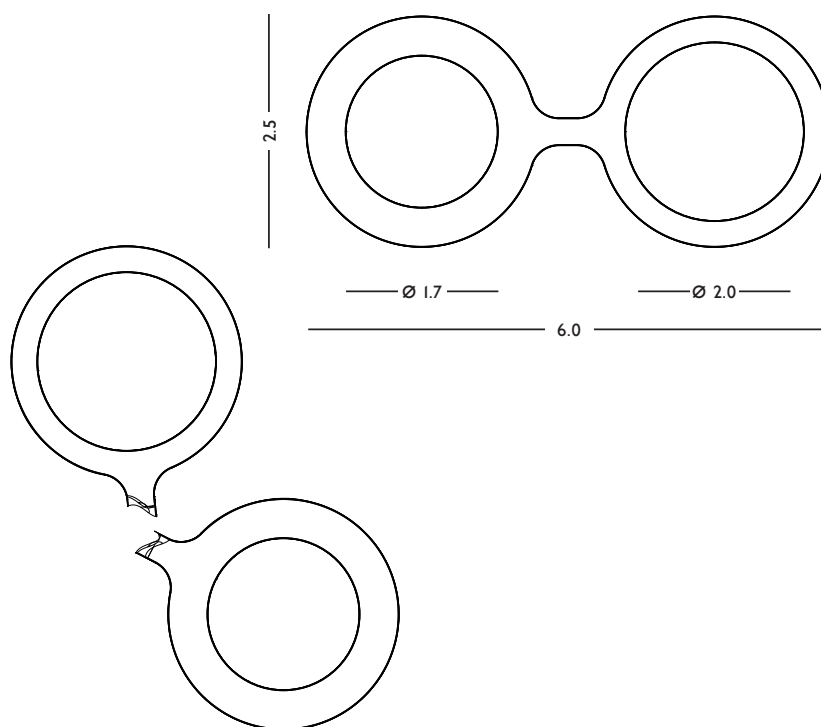

FREDERIK ROIJÉ - ACCESSORIES
TWO OF A KIND

SPECIFICATIONS

TYPE NO.	PRODUCT	MODEL	DIMENSIONS (LxWxH) CM	COLOR	MATERIAL	PRICE (EXCL. VAT)
TK 20.01	Two of a kind	-	2.5 x 6 x 0.7 Ring size 17 & 20 mm	Black	Porcelain	€ 57,02
TK 20.02	Two of a kind	-	2.5 x 6 x 0.7 Ring size 17 & 20 mm	White	Porcelain	€ 57,02