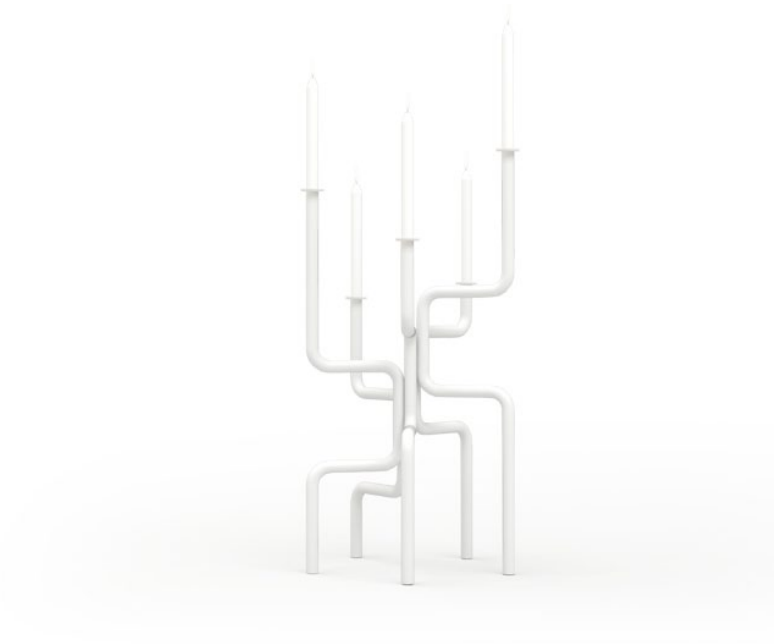

**ORIGIN**

Made in Holland

**YEAR**

2008

**MATERIAL**

Powder coated steel

**DIMENSIONS**

84 x 45 (h x ø) cm

# WALK OF FLAME

---

**WF 40.01**

---

**DESIGNER**

Frederik Roijé

**CONCEPT**

Five arm floor candelabra,  
made of metal tubes, bent into  
position