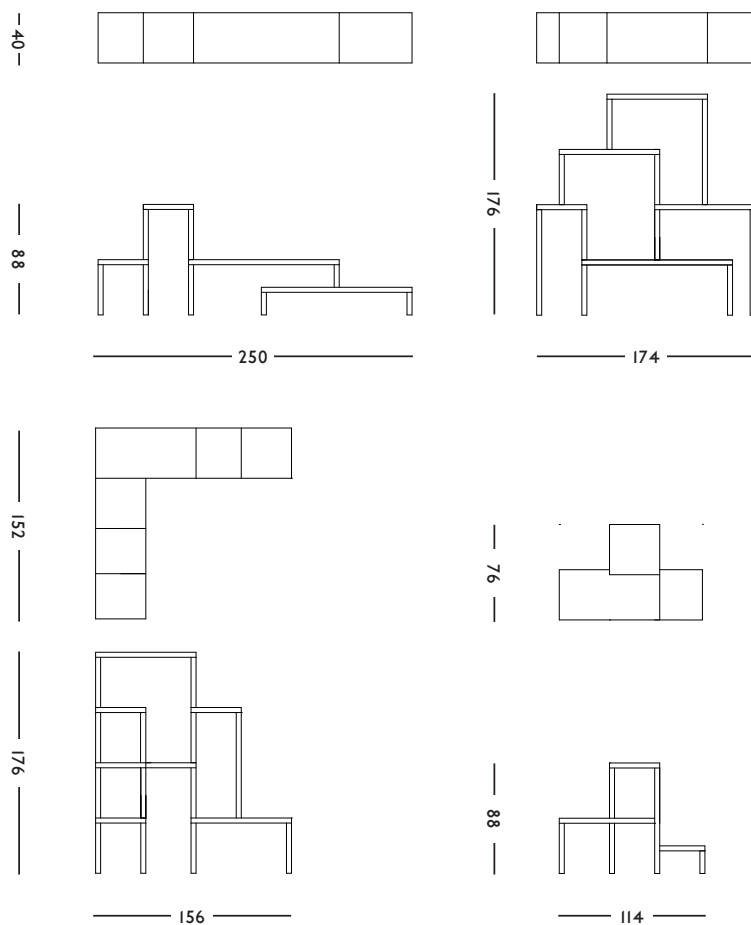

FREDERIK ROIJÉ - FURNITURE

LONGLEGS

SPECIFICATIONS

TYPE NO.	PRODUCT	MODEL	DIMENSIONS (LxWxH) CM	COLOR	MATERIAL	PRICE (EXCL. VAT)
LL 60.00	Long Legs	Four tables	250 x 40 x 88	Dark ash	Colored ash	€ 1.734,71
LL 61.00	Long Legs	Five tables	174 x 40 x 176	Dark ash	Colored ash	€ 2.313,22
LL 62.00	Long Legs	Eight tables	156 x 152 x 176	Dark ash	Colored ash	€ 3.966,12
LL 63.00	Long Legs	Three tables	114 x 76 x 88	Dark ash	Colored ash	€ 1.156,20