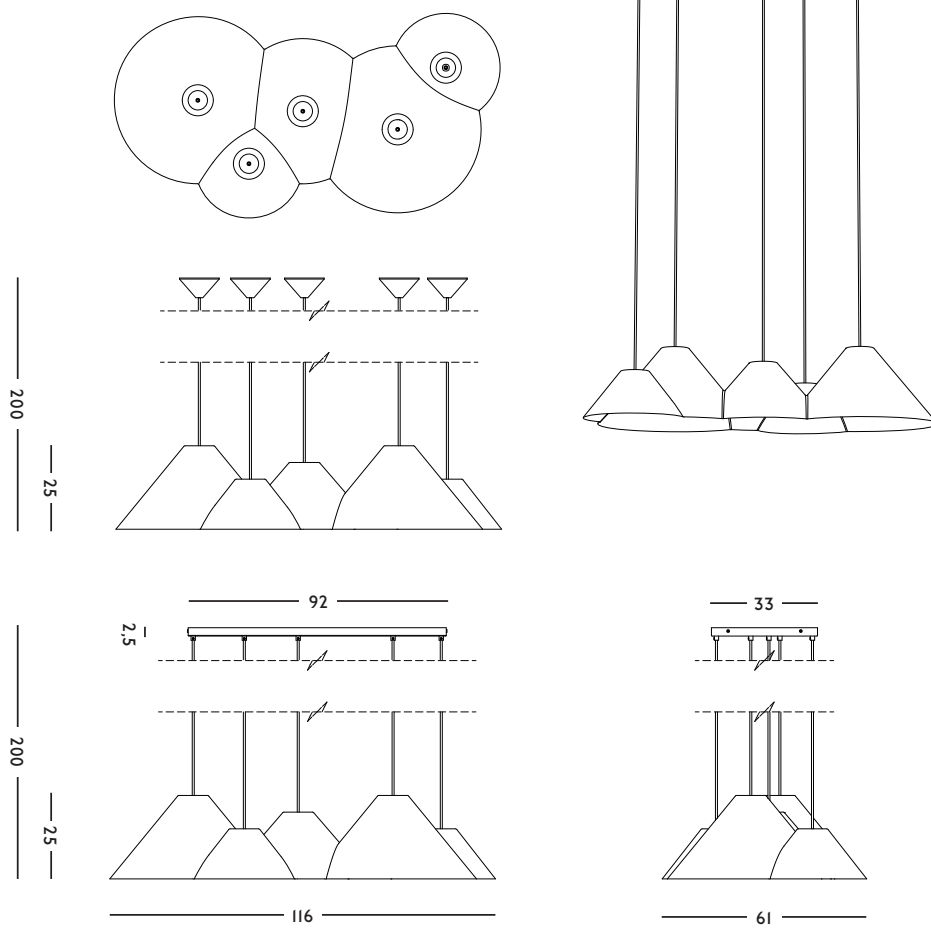

FREDERIK ROIJÉ - LIGHTING
LAMPSCAPES

SPECIFICATIONS

TYPE NO.	PRODUCT	MODEL	DIMENSIONS (LxWxH) CM	COLOR	MATERIAL	PRICE (EXCL.VAT)
LS 10.00	Lampscapes	Suspension	92 x 33 x 2,5	White	Powder coated steel	€ 152,89
LS 10.01	Lampscapes	5 Peaks Deluxe	116 x 61 x 25	White / Pure white	Powder coated steel / PET G	€ 701,65
LS 11.01	Lampscapes	5 Peaks Basic	116 x 61 x 25	Pure white	PET G	€ 577,66