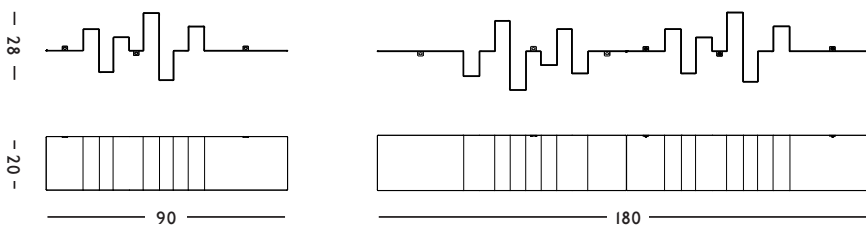

FREDERIK ROIJÉ - FURNITURE STORYLINES

SPECIFICATIONS

TYPE NO.	PRODUCT	MODEL	DIMENSIONS (LxWxH) CM	COLOR	MATERIAL	PRICE (EXCL. VAT)
ST 10.01	Storylines	Single	90 x 20 x 28	Dark grey	Powder coated steel	€ 164,46
ST 10.02	Storylines	Single	90 x 20 x 28	White	Powder coated steel	€ 164,46
ST 20.01	Storylines	Double	180 x 20 x 28	Dark grey	Powder coated steel	€ 328,93
ST 20.02	Storylines	Double	180 x 20 x 28	White	Powder coated steel	€ 328,93

* The double Storylines consists of two single Storylines and include a connecting piece in the matching color.