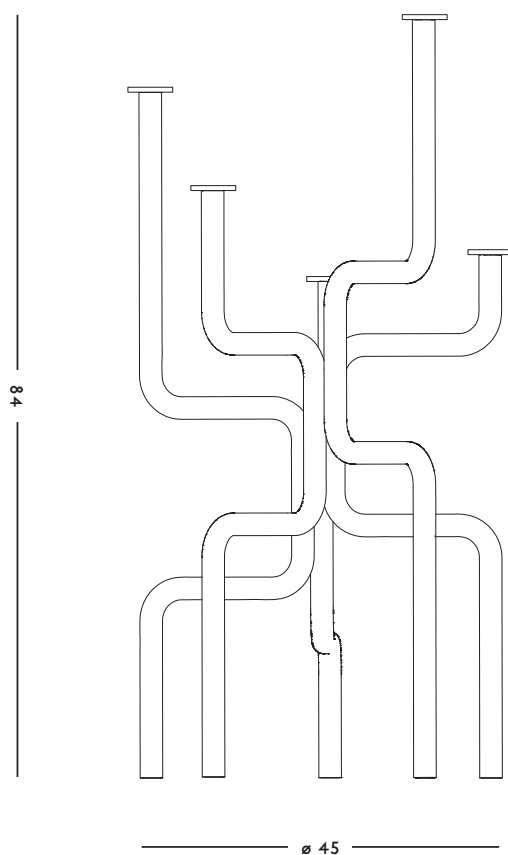

FREDERIK ROIJÉ - ACCESSORIES
WALK OF FLAME

SPECIFICATIONS

TYPE NO.	PRODUCT	MODEL	DIMENSIONS (LxWxH) CM	COLOR	MATERIAL	PRICE (EXCL. VAT)
WF 40.01	Walk of flames	-	45 x 85	Dark grey	Powder coated steel	€ 214,05
WF 40.02	Walk of flames	-	45 x 85	White	Powder coated steel	€ 214,05