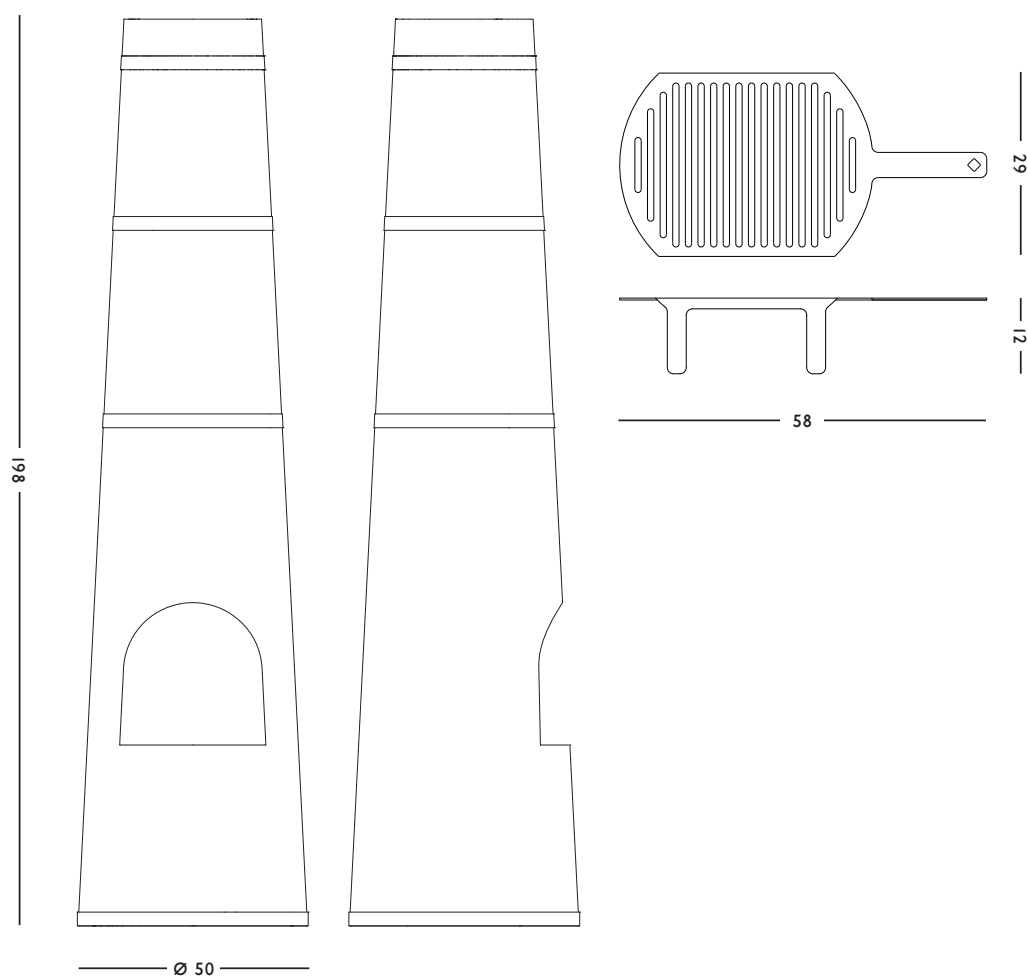

FREDERIK ROIJÉ - OUTDOOR SMOKESTACK GRILL

SPECIFICATIONS

TYPE NO.	PRODUCT	MODEL	DIMENSIONS (LxWxH) CM	COLOR	MATERIAL	PRICE (EXCL. VAT)
SM 10.01	Smokestack	Outdoor fireplace	50 x 198	Corrosion brown	Corten steel	€ 822,31
SM 11.01	Smokestack	Grill	58 x 29 x 12	Clear grey	Stainless steel	€ 123,14