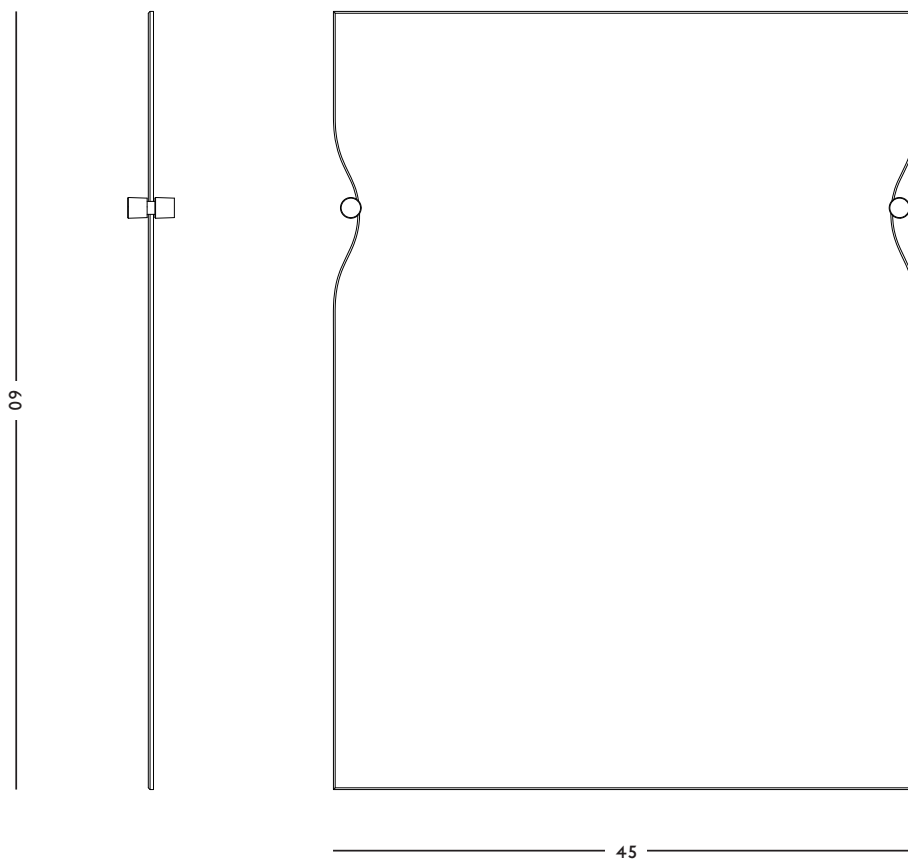

FREDERIK ROIJÉ - FURNITURE
MORPHED MIRROR

SPECIFICATIONS

TYPE NO.	PRODUCT	MODEL	DIMENSIONS (LxWxH) CM	COLOR	MATERIAL	PRICE (EXCL. VAT)
MM 20.01	Morphed Mirror	-	45 x 60	Natural ash	Ash, 4mm silvered float glass	€ 139,67
MM 20.02	Morphed Mirror	-	45 x 60	Dark ash	Ash, 4mm silvered float glass	€ 139,67