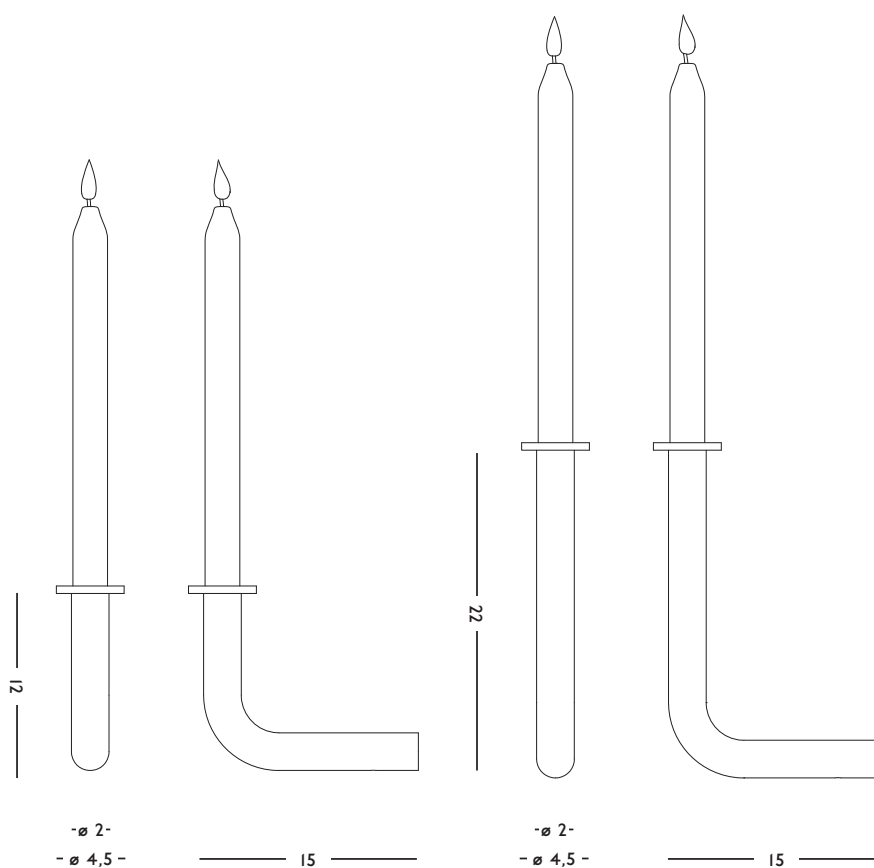

FREDERIK ROIJÉ - ACCESSORIES
WALL OF FLAME

SPECIFICATIONS

TYPE NO.	PRODUCT	MODEL	DIMENSIONS (LxWxH) CM	COLOR	MATERIAL	PRICE (EXCL. VAT)
WF 51.01	Wall of Flame	Small	4.5 x 12 x 15	Dark grey	Powder coated steel	€ 24,75
WF 51.02	Wall of Flame	Small	4.5 x 12 x 15	White	Powder coated steel	€ 24,75
WF 51.03	Wall of Flame	Small	4.5 x 12 x 15	Gold	Gold plated steel	€ 66,07
WF 52.01	Wall of Flame	Large	4.5 x 22 x 15	Dark grey	Powder coated steel	€ 24,75
WF 52.02	Wall of Flame	Large	4.5 x 22 x 15	White	Powder coated steel	€ 24,75
WF 51,03	Wall of Flame	Large	4.5 x 22 x 15	Gold	Gold plated steel	€ 66,07
WF 60.01	Wall of Flame	Set	4.5 x 12 x 15 / 4.5 x 22 x 15	Dark grey	Powder coated steel	€ 41,28
WF 60.02	Wall of Flame	Set	4.5 x 12 x 15 / 4.5 x 22 x 15	White	Powder coated steel	€ 41,28
WF 60.03	Wall of Flame	Set	4.5 x 12 x 15 / 4.5 x 22 x 15	Gold	Gold plated steel	€ 123,93