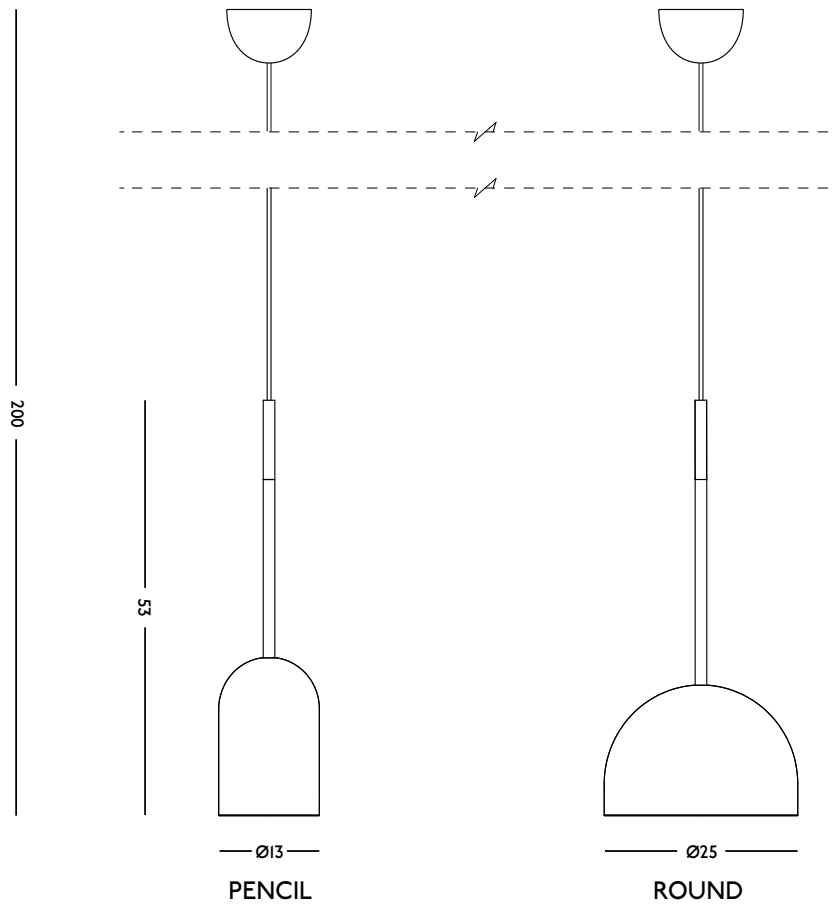

FREDERIK ROIJÉ - LIGHTING

BEAMING BOBBER

SPECIFICATIONS

TYPE NO.	PRODUCT	MODEL	DIMENSIONS (Ø x H) CM	COLOR	MATERIAL	PRICE (EXCL. VAT)
BB 10.01	Beaming Bobber	Pencil	13 x 53	Dark grey, white tip	Powder coated metal	€ 98,35
BB 10.02	Beaming Bobber	Pencil	13 x 53	White, dark grey tip	Powder coated metal	€ 98,35
BB 10.03	Beaming Bobber	Pencil	13 x 53	Red, white tip	Powder coated metal	€ 98,35
BB 10.04	Beaming Bobber	Pencil	13 x 53	White, red tip	Powder coated metal	€ 98,35
BB 20.01	Beaming Bobber	Round	25 x 53	Dark grey, white tip	Powder coated metal	€ 114,88
BB 20.02	Beaming Bobber	Round	25 x 53	White, dark grey tip	Powder coated metal	€ 114,88
BB 20.03	Beaming Bobber	Round	25 x 53	Red, white tip	Powder coated metal	€ 114,88
BB 20.04	Beaming Bobber	Round	25 x 53	White, red tip	Powder coated metal	€ 114,88