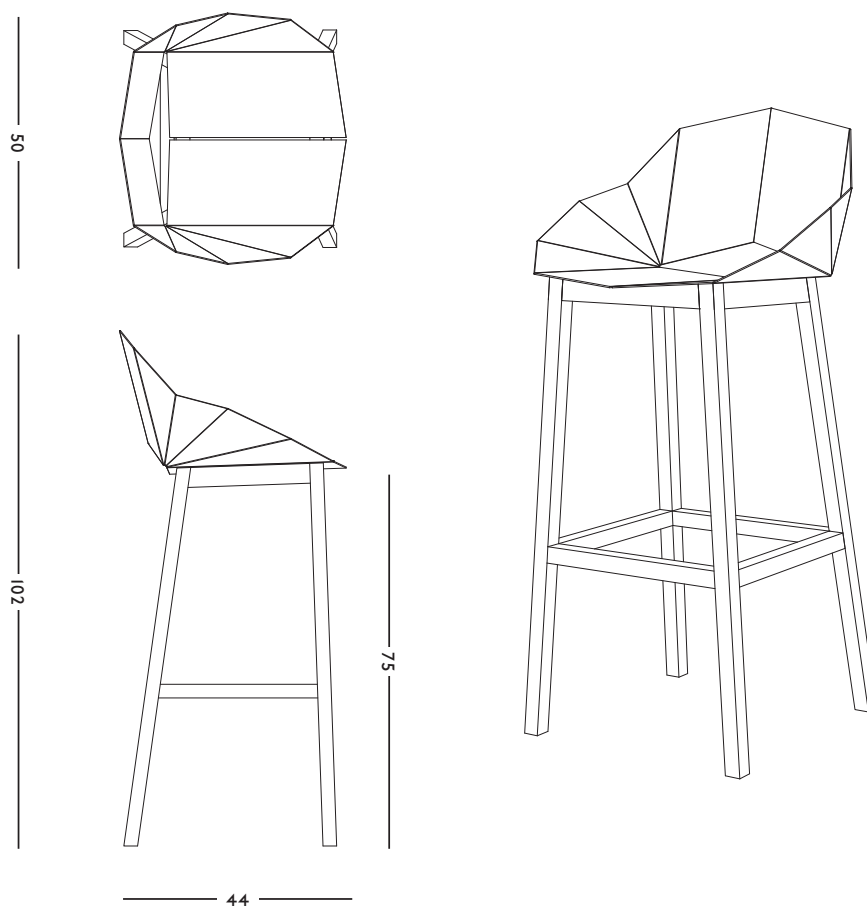

FREDERIK ROIJÉ - FURNITURE
SEATSHELL BAR STOOL

SPECIFICATIONS

TYPE NO.	PRODUCT	MODEL	DIMENSIONS (LxWxH) CM	COLOR	MATERIAL	PRICE (EXCL. VAT)
SS 40.01	Seatshell Bar Stool	Basic	50x44x102	Dark grey	Powder coated steel	€ 478,51
SS 40.02	Seatshell Bar Stool	Basic	50x44x102	White	Powder coated steel	€ 478,51
SS 50.01	Seatshell Bar Stool	Felt	50x44x102	Dark grey / natural ash	Dark felt 57	€ 594,21
SS 50.02	Seatshell Bar Stool	Felt	50x44x102	White / natural ash	Light felt 32	€ 594,21