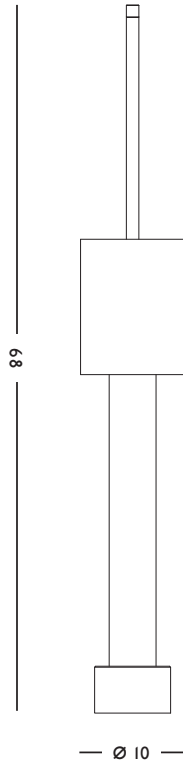

TYPE NO.	PRODUCT	MODEL	DIMENSIONS (LxWxH) CM	COLOR	MATERIAL	PRICE (EXCL. VAT)
TT 30.01	Table Tower	Basic	10 x 68	Dark Grey	Powder coated steel	€ 147,93
TT 30.02	Table Tower	Basic	10 x 68	White	Powder coated steel	€ 147,93
TT 30.03	Table Tower	Special	10 x 68	Copper green	Powder coated steel	€ 152,89
TT 30.04	Table Tower	Special	10 x 68	Brick brown	Powder coated steel	€ 152,89
TT 30.05	Table Tower	Special	10 x 68	Metal Blue	Powder coated steel	€ 152,89