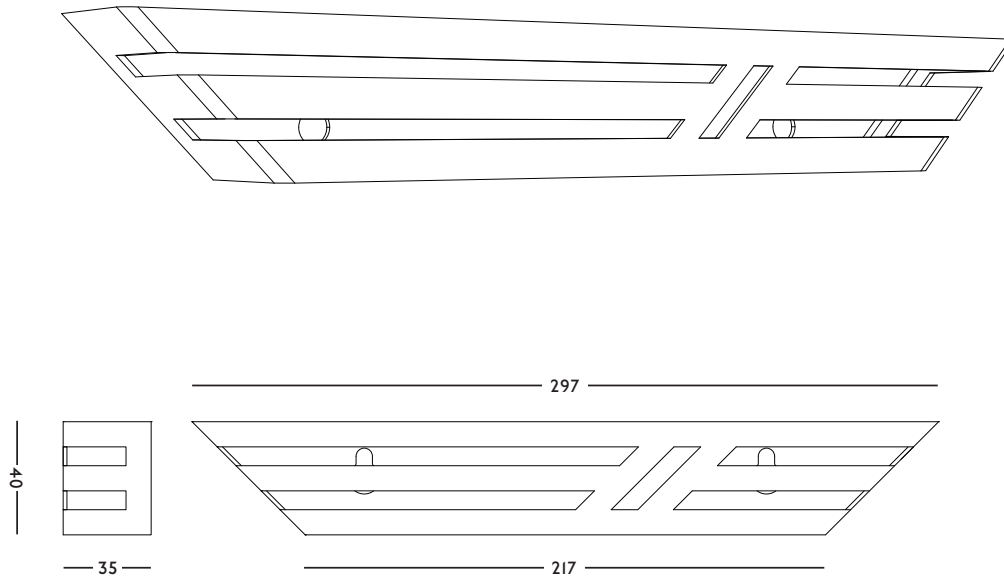

FREDERIK ROIJÉ - ACCESSORIES RIBBON

SPECIFICATIONS

TYPE NO.	PRODUCT	MODEL	DIMENSIONS (LxWxH) MM	COLOR	MATERIAL	PRICE (EXCL. VAT)
RB 10.01	Ribbon	-	295 x 35 x 40	Dark grey	Powder coated steel	€ 33,02
RB 10.02	Ribbon	-	295 x 35 x 40	White	Powder coated steel	€ 33,02