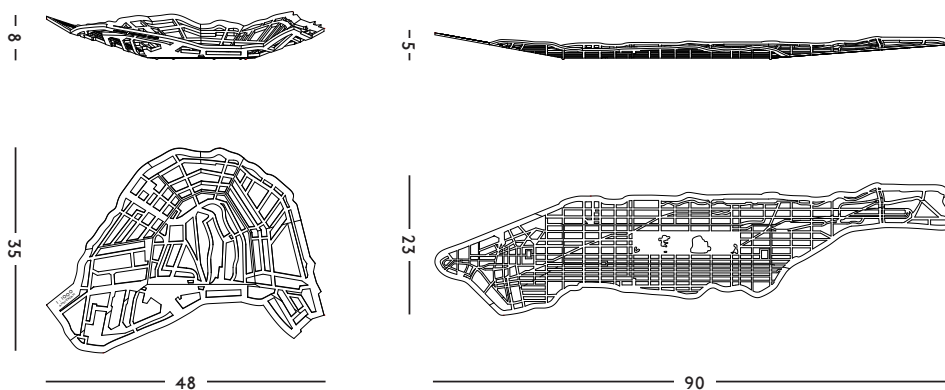

FREDERIK ROIJÉ - ACCESSORIES
METROBOWL

SPECIFICATIONS

TYPE NO.	PRODUCT	MODEL	DIMENSIONS (LxWxH) CM	COLOR	MATERIAL	PRICE (EXCL. VAT)
MB 90.00	Metrobowl	Amsterdam	48 x 35 x 8	Aluminum	Casted aluminum	€ 164,46
MB 90.01	Metrobowl	Amsterdam	48 x 35 x 8	Dark grey	Powder coated aluminum	€ 180,99
MB 90.02	Metrobowl	Amsterdam	48 x 35 x 8	White	Powder coated aluminum	€ 180,99
MB 90.03	Metrobowl	Amsterdam	48 x 35 x 8	Bronze	Powder coated aluminum	€ 180,99
MB 91.00	Metrobowl	New York	90 x 23 x 5	Aluminum	Casted aluminum	€ 247,11