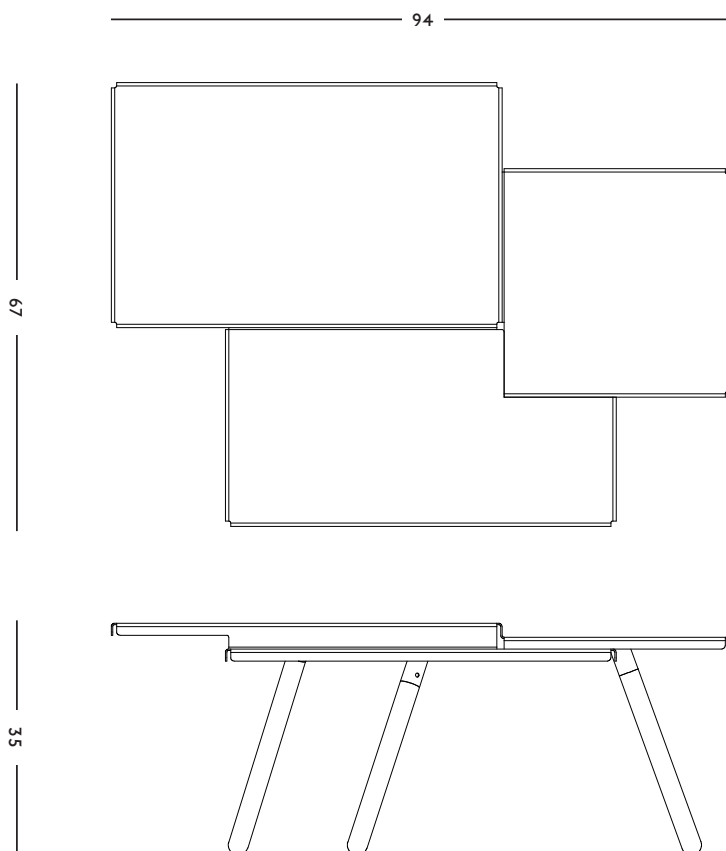

FREDERIK ROIJÉ - FURNITURE
TABLEFIELDS

SPECIFICATIONS

TYPE NO.	PRODUCT	MODEL	DIMENSIONS (LxWxH) CM	COLOR	MATERIAL	PRICE (EXCL. VAT)
TF 50.01	Tablefields	Basic	94 x 35 x 67	Dark grey	Powder coated steel, solid ash	€ 247,11
TF 50.02	Tablefields	Basic	94 x 35 x 67	White	Powder coated steel, solid ash	€ 247,11