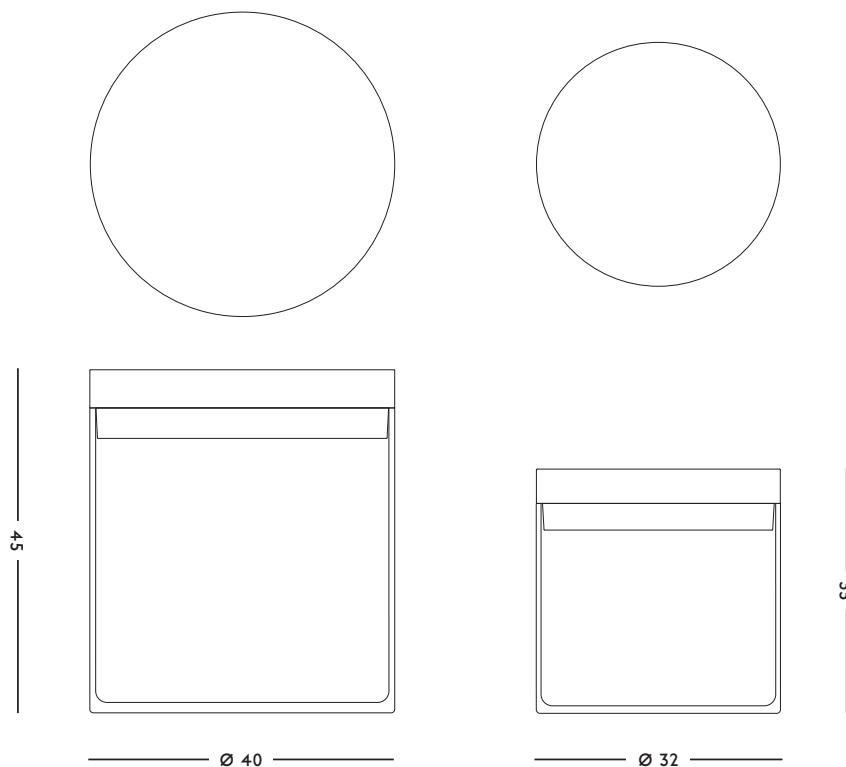

FREDERIK ROIJÉ - FURNITURE
TREASURE TABLE

SPECIFICATIONS

TYPE NO.	PRODUCT	MODEL	DIMENSIONS (LxWxH) CM	COLOR	MATERIAL	PRICE (EXCL. VAT)
TT 10.01	Treasure Table	Medium	32 x 35	Natural cork	Hand-blown glass, cork	€ 247,11
TT 10.02	Treasure Table	Medium	32 x 35	Dark cork	Hand-blown glass, cork	€ 247,11
TT 20.01	Treasure Table	Large	40 x 45	Natural cork	Hand-blown glass, cork	€ 329,75
TT 20.02	Treasure Table	Large	40 x 45	Dark cork	Hand-blown glass, cork	€ 329,75