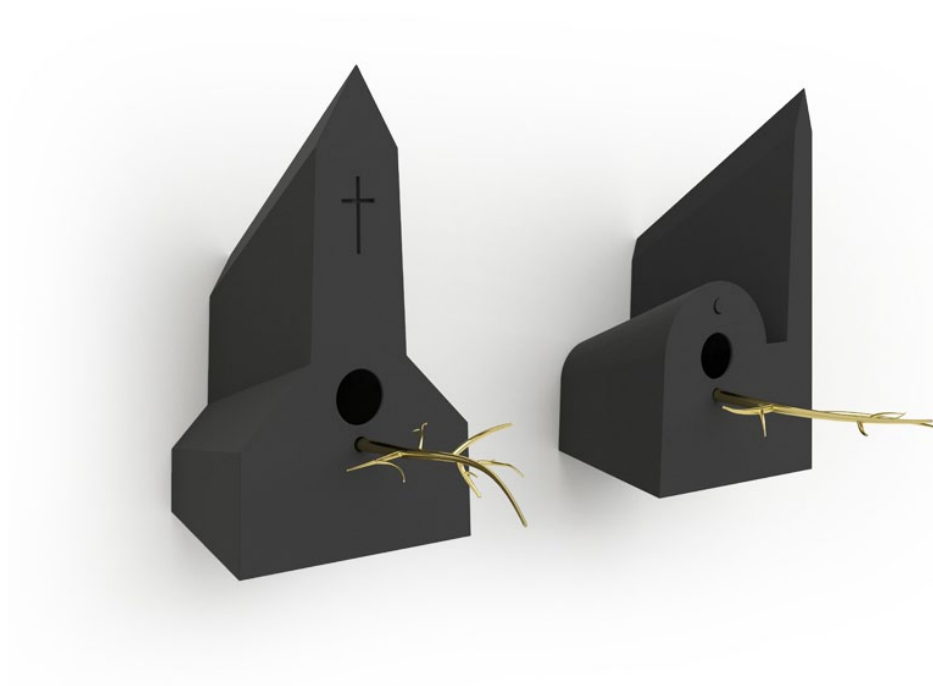

FREDERIK ROIJÉ - OUTDOOR

HOLY HOMES

HH 50.01, HH 51.01

DESIGNER
Frederik Roijé

CONCEPT
Play with symbolism

ORIGIN
Made in Holland

YEAR
2007

MATERIAL
Glazed ceramic

DIMENSIONS
15 x 26 x 14 (w x h x d) cm

WEIGHT
1,1 kg

CARE INSTRUCTIONS
Use handwarm water and a mild detergent to clean