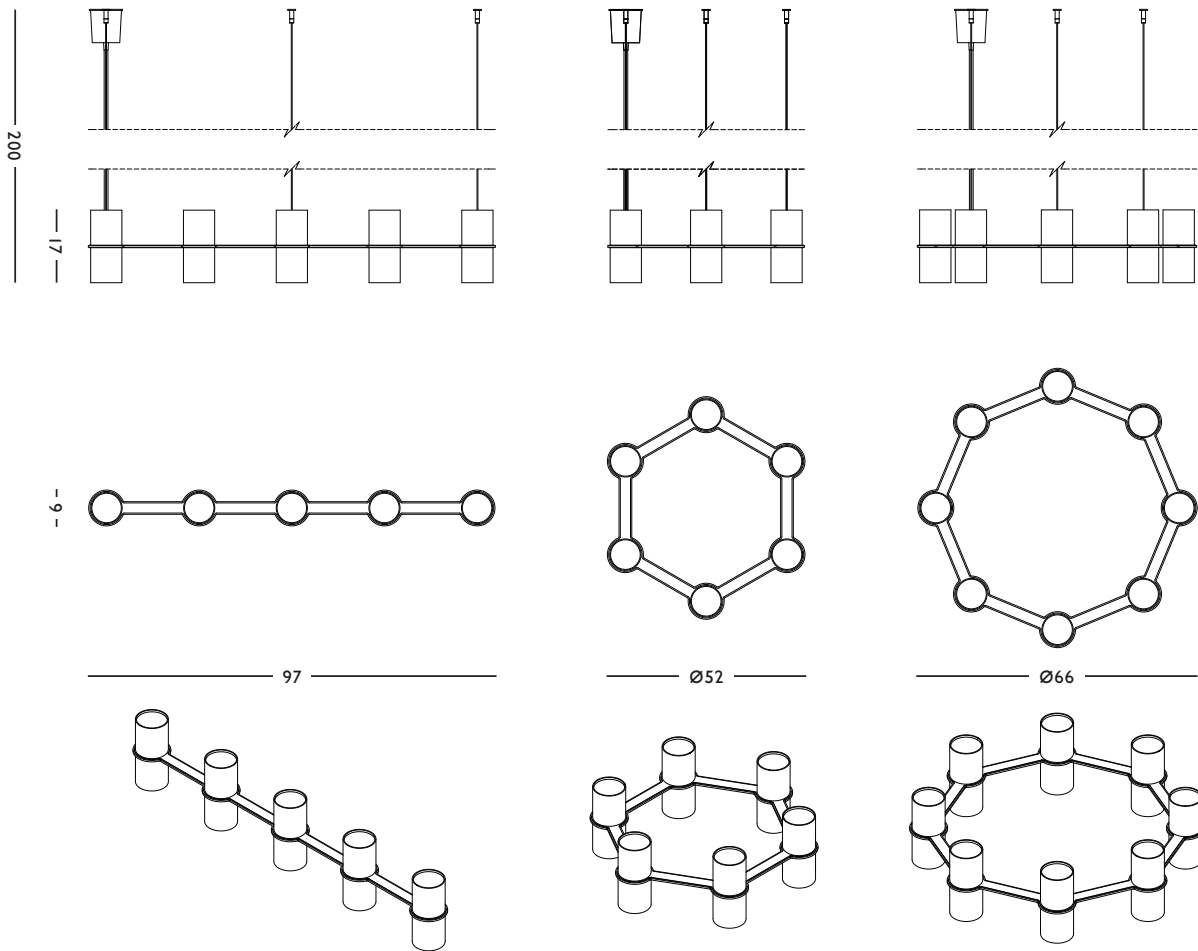

FREDERIK ROIJÉ -LIGHTING

CeLLIGHT

SPECIFICATIONS

TYPE NO.	PRODUCT	MODEL	DIMENSIONS (LxWxH) CM	COLOR	MATERIAL	PRICE (EXCL. VAT)
CL 10.01	Divided Light	Penta	9 x 97 x 17	Dark grey	Powder coated steel	€ 495,04
CL 20.01	Divided Light	Hexa	ø52 x 17	Dark grey	Powder coated steel	€ 602,48
CL 30.01	Divided Light	Octa	ø66 x 17	Dark grey	Powder coated steel	€ 742,98