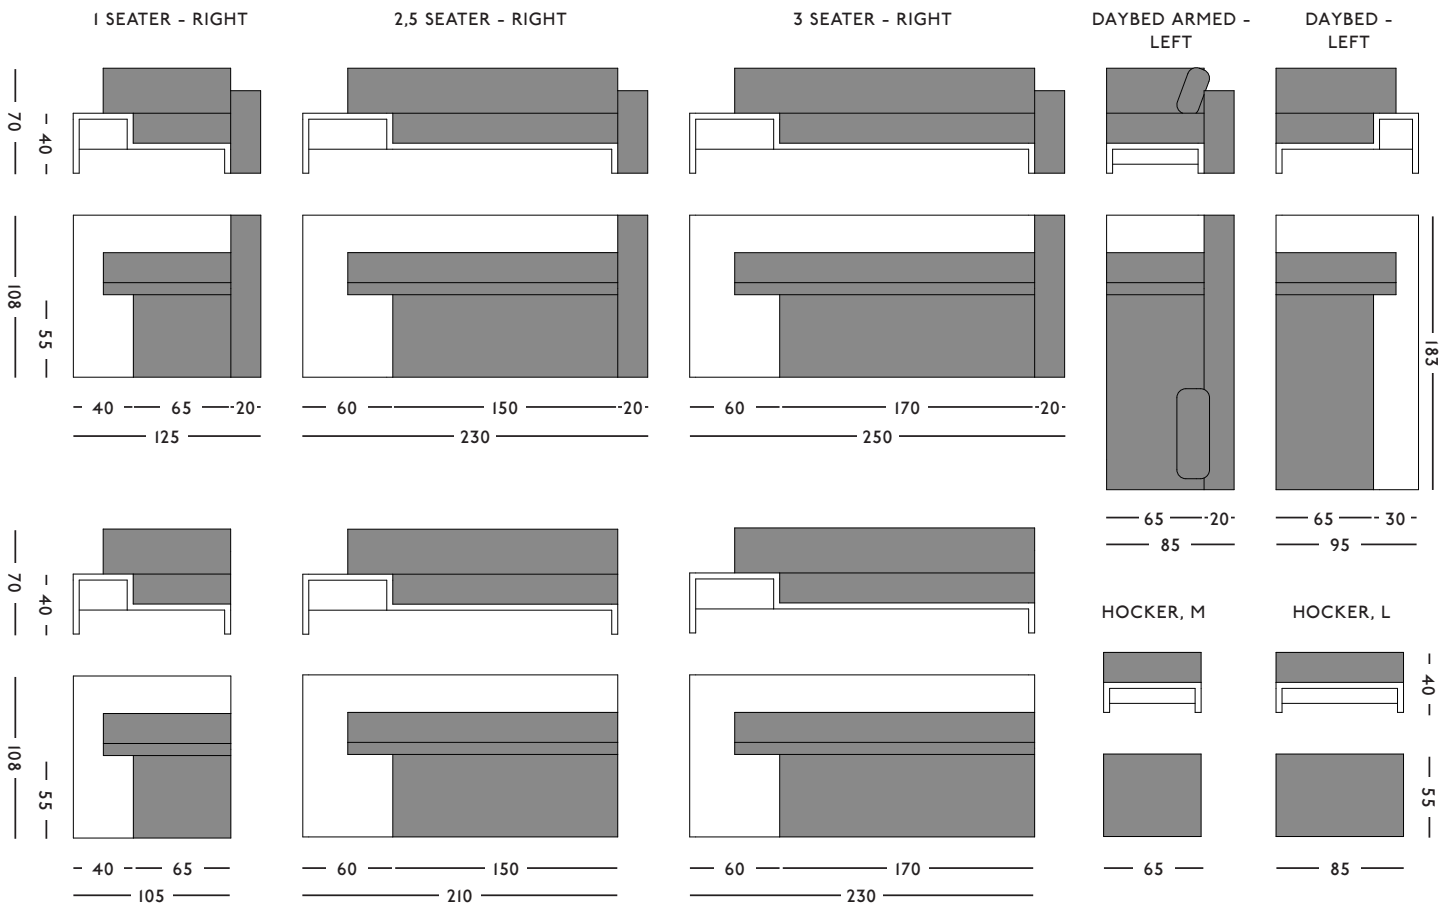

FREDERIK ROIJÉ - FURNITURE

SLOW SOFA

SPECIFICATIONS

TYPE NO.	PRODUCT	MODEL	DIMENSIONS (LxWxH) CM	COLOR	MATERIAL	PRICE (EXCL. VAT)
SS H1.01	Slow Sofa	Hocker medium	65 x 55 x 40	Natural maple / Kvadrat Divina Melange	Maple, steel, MDF, foam, fabric	€ 990,91
SS H2.01	Slow Sofa	Hocker large	85 x 55 x 40	Natural maple / Kvadrat Divina Melange	Maple, steel, MDF, foam, fabric	€ 1.073,55
SS L1.01	Slow Sofa	1 Seater - left element	105 x 108 x 70	Natural maple / Kvadrat Divina Melange	Maple, steel, MDF, foam, fabric	€ 2.643,80
SS L1.02	Slow Sofa	1 Seater - left	125 x 108 x 70	Natural maple / Kvadrat Divina Melange	Maple, steel, MDF, foam, fabric	€ 3.263,64
SS L2.01	Slow Sofa	2.5 Seater - left element	210 x 108 x 70	Natural maple / Kvadrat Divina Melange	Maple, steel, MDF, foam, fabric	€ 3.304,96
SS L2.02	Slow Sofa	2.5 Seater - left	230 x 108 x 70	Natural maple / Kvadrat Divina Melange	Maple, steel, MDF, foam, fabric	€ 3.800,83
SS L3.01	Slow Sofa	3 Seater - left element	230 x 108 x 70	Natural maple / Kvadrat Divina Melange	Maple, steel, MDF, foam, fabric	€ 3.552,89

Please contact the studio for other fabric options and prices.