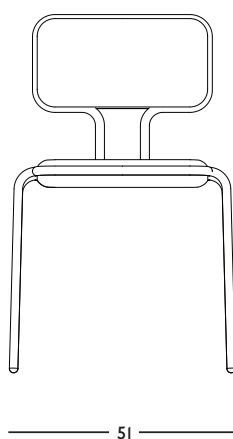

**ORIGIN**

Made in Holland

**YEAR**

2017

**MATERIAL**

Powder coated steel, wool upholstery, Kvadrat Divina

**DIMENSIONS**

HW 10.01/02: 49 x 51 x 98

HW 20.01/02: 49 x 51 x 78

(l x b x h) cm, seat h. 44 cm

**WEIGHT**

6 kg

**CARE INSTRUCTIONS**

Use handwarm water and a mild detergent to clean

FREDERIK ROIJÉ - FURNITURE  
HEIGHT WIDTH CHAIR

SPECIFICATIONS

TYPE NO.	PRODUCT	MODEL	DIMENSIONS (LxWxH) CM	COLOR	MATERIAL	PRICE (EXCL. VAT)
HW 10.01	Height Width Chair	Height	49 x 51 x 98	Dark grey	Powder coated steel frame, wool upholstery, Kvadrat Divina 181	€ 395,87
HW 10.02	Height Width Chair	Height	49 x 51 x 98	Off white	Powder coated steel frame, wool upholstery, Kvadrat Divina 106	€ 395,87

FREDERIK ROIJÉ - FURNITURE  
HEIGHT WIDTH CHAIR

SPECIFICATIONS

TYPE NO.	PRODUCT	MODEL	DIMENSIONS (LxWxH) CM	COLOR	MATERIAL	PRICE (EXCL. VAT)
HW 20.01	Height Width Chair	Width	49 x 51 x 78	Dark grey	Powder coated steel frame, wool upholstery, Kvadrat Divina 181	€ 395,87
HW 20.02	Height Width Chair	Width	49 x 51 x 78	Off white	Powder coated steel frame, wool upholstery, Kvadrat Divina 106	€ 395,87