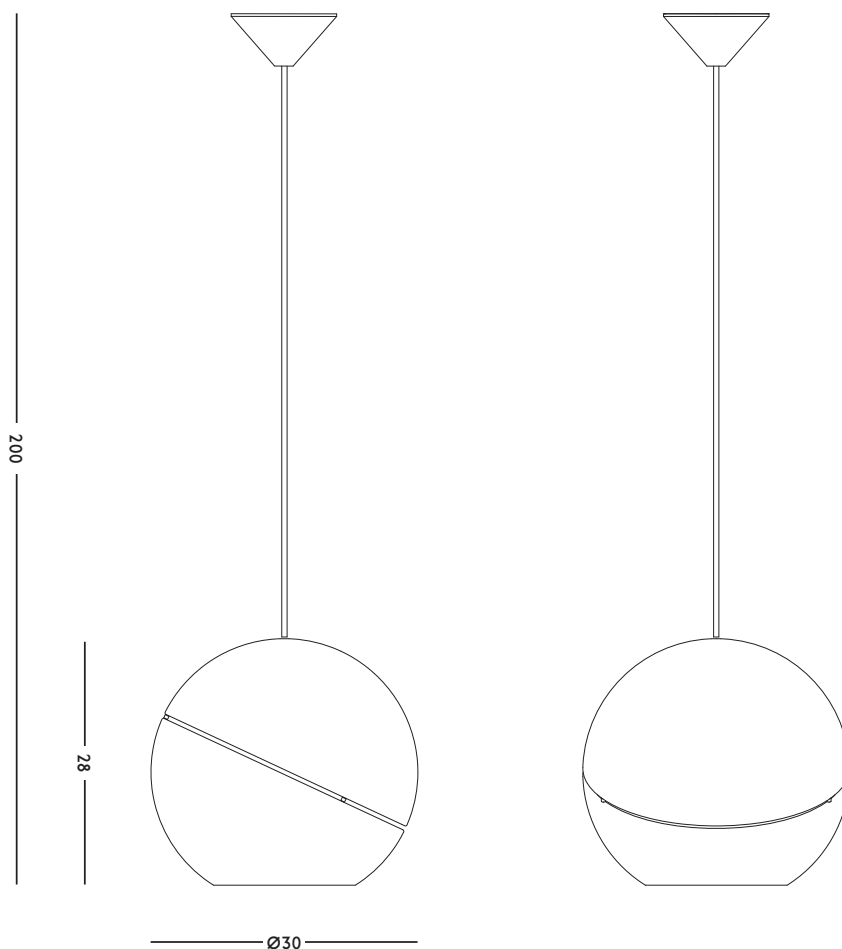

FREDERIK ROIJÉ - LIGHTING SLICED SPHERE

SPECIFICATIONS

TYPE NO.	PRODUCT	MODEL	DIMENSIONS (LxWxH) CM	COLOR	MATERIAL	PRICE (EXCL.VAT)
SS 90.01	Sliced Sphere	Basic	Ø 30 x 28	Dark grey	Powder coated steel	€ 164,46
SS 90.02	Sliced Sphere	Basic	Ø 30 x 28	White	Powder coated steel	€ 164,46
SS 90.03	Sliced Sphere	Special	Ø 30 x 28	Copper green	Powder coated steel	€ 189,26
SS 90.04	Sliced Sphere	Special	Ø 30 x 28	Brick brown	Powder coated steel	€ 189,26
SS 90.05	Sliced Sphere	Special	Ø 30 x 28	Metal blue	Powder coated steel	€ 189,26