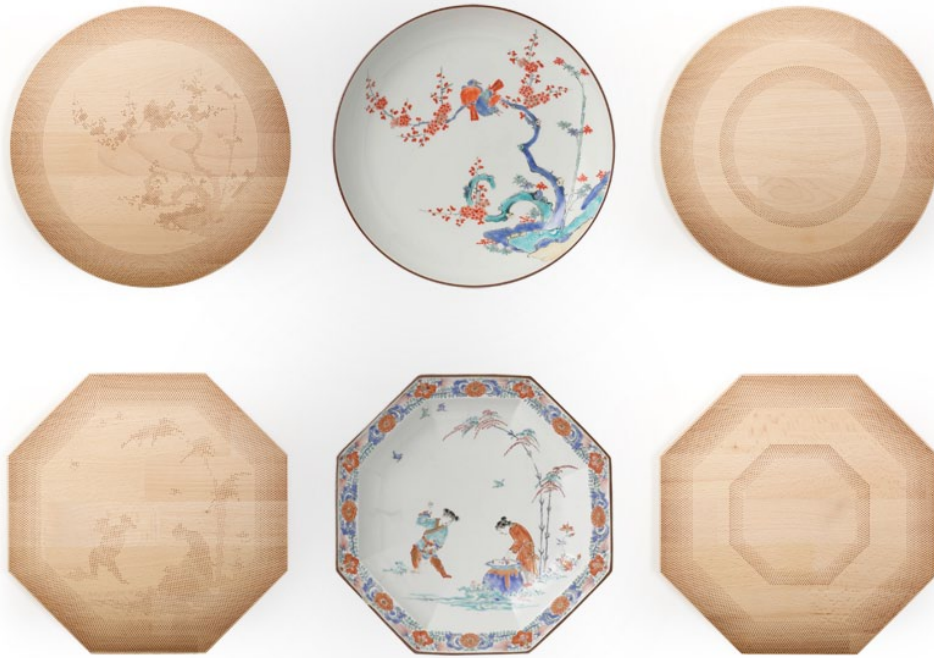

FREDERIK ROIJÉ - ACCESSORIES

SHADES OF PLATES

SP 10.02, SP 20.02
SP 10.01, SP 20.01

DESIGNER
Frederik Roijé

CONCEPT
Decorations of the past
visualized as a shade on the
trencher

ORIGIN
Made in Holland

YEAR
2015

MATERIAL
Beechwood

DIMENSIONS
28 x 2 (ø x h) cm
28 x 28 x 2 (l x w x h) cm

WEIGHT
0,83 - 0,9 kg

CARE INSTRUCTIONS
Use handwarm water and a
mild detergent to clean. Not
dishwasher safe