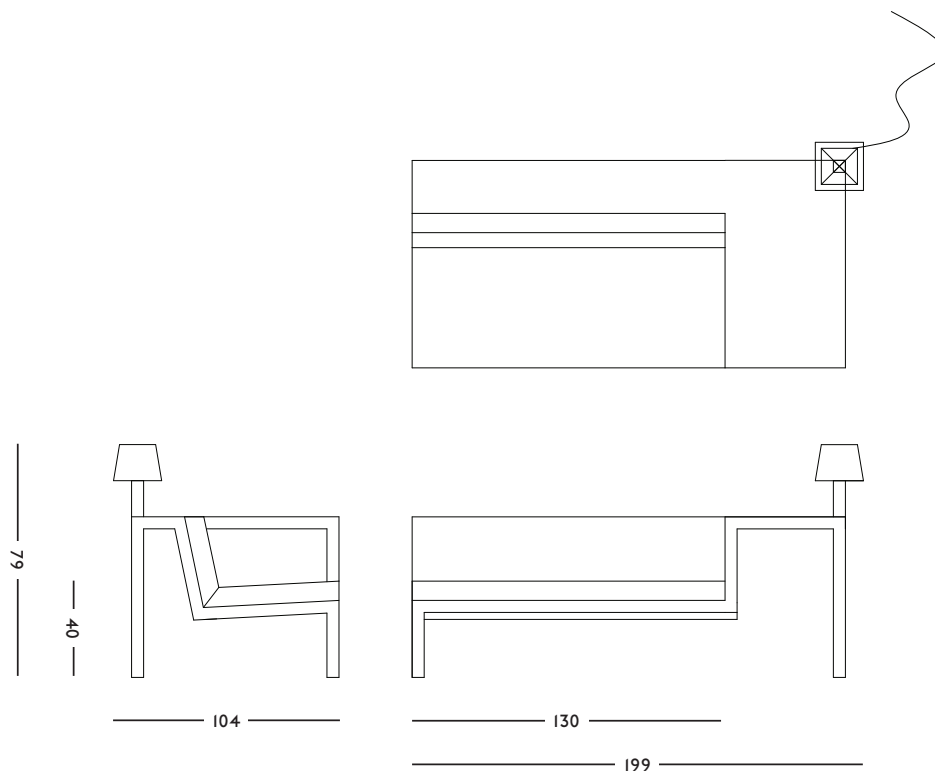

FREDERIK ROIJÉ - FURNITURE TRIPLE COUCH

SPECIFICATIONS

TYPE NO.	PRODUCT	MODEL	DIMENSIONS (LxWxH) CM	COLOR	MATERIAL	PRICE (EXCL. VAT)
TO 51.01	Triple Couch	Upholstered	199 x 104 x 97	Kvadrat Steelcut Trio 2 - 153	Steel / plywood / foam / fabric	€ 5.165,29
TO 51.02	Triple Couch	Upholstered	199 x 104 x 97	Kvadrat Steelcut Trio 2 - 105	Steel / plywood / foam / fabric	€ 5.165,29
TO 51.03	Triple Couch	Upholstered	199 x 104 x 97	Kvadrat Divina Melange 2 - 120	Steel / plywood / foam / fabric	€ 5.363,64
TO 51.04	Triple Couch	Upholstered	199 x 104 x 97	Kvadrat Divina Melange 2 - 170	Steel / plywood / foam / fabric	€ 5.363,64

Please contact the studio for other fabric options and prices.