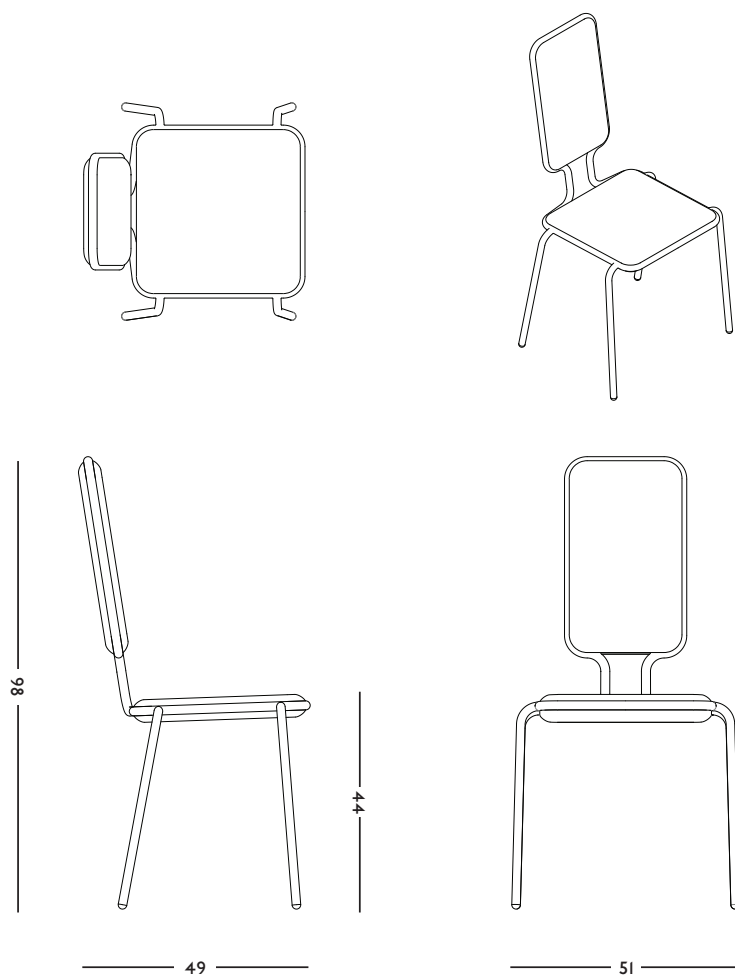

HW 20.01/02: 49 x 51 x 78

(l x b x h) cm, seat h. 44 cm

**WEIGHT**

6 kg

**CARE INSTRUCTIONS**

Use handwarm water and a mild detergent to clean

FREDERIK ROIJÉ - FURNITURE  
HEIGHT WIDTH CHAIR

SPECIFICATIONS