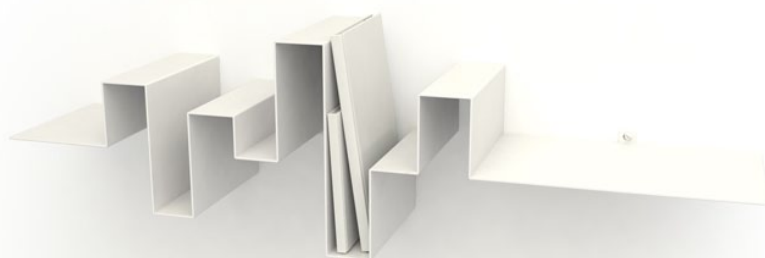

FREDERIK ROIJÉ - FURNITURE

STORYLINES

ST 10.02

DESIGNER

Frederik Roijé

CONCEPT

Storytelling translated into a storage function

ORIGIN

Made in Holland

YEAR

2005

MATERIAL

Powder coated steel

DIMENSIONS

90 x 20 x 28 (l x w x h) cm

WEIGHT

8 kg

CARE INSTRUCTIONS

Use handwarm water and a mild detergent to clean