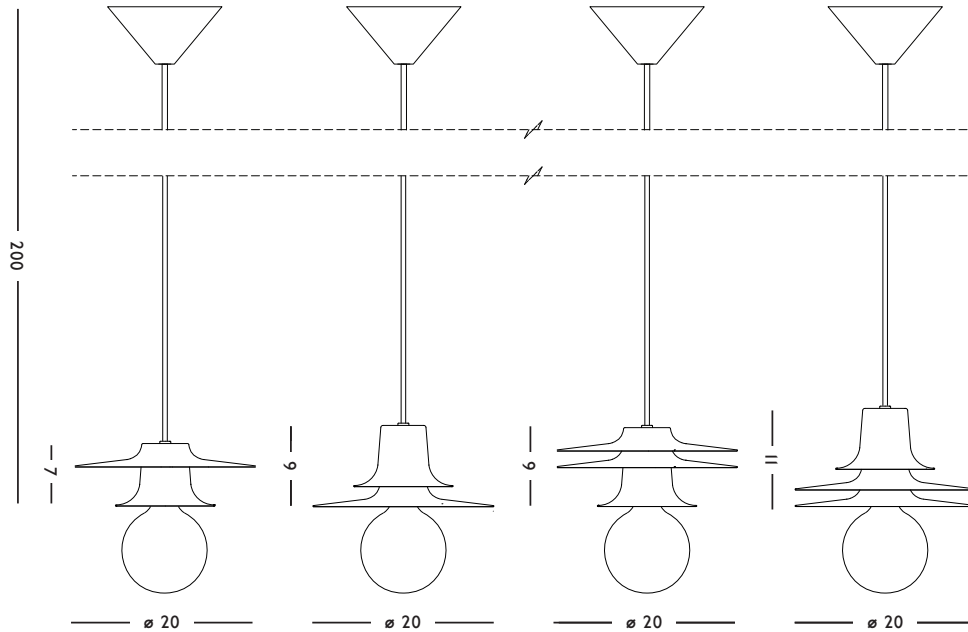

FREDERIK ROIJÉ - LIGHTING FIREFLY

SPECIFICATIONS

TYPE NO.	PRODUCT	MODEL	DIMENSIONS (LxWxH) CM	COLOR	MATERIAL	PRICE (EXCL. VAT)
FF 31.01	Firefly	2 Shades, high	20 x 7	Black	Powder coated steel	€ 81,82
FF 31.02	Firefly	2 Shades, high	20 x 7	White	Powder coated steel	€ 81,82
FF 32.01	Firefly	2 Shades, low	20 x 9	Black	Powder coated steel	€ 81,82
FF 32.02	Firefly	2 Shades, low	20 x 9	White	Powder coated steel	€ 81,82
FF 34.01	Firefly	3 Shades, 2 high	20 x 9	Black	Powder coated steel	€ 98,35
FF 34.02	Firefly	3 Shades, 2 high	20 x 9	White	Powder coated steel	€ 98,35
FF 35.01	Firefly	3 Shades, 2 low	20 x 11	Black	Powder coated steel	€ 98,35
FF 35.02	Firefly	3 Shades, 2 low	20 x 11	White	Powder coated steel	€ 98,35