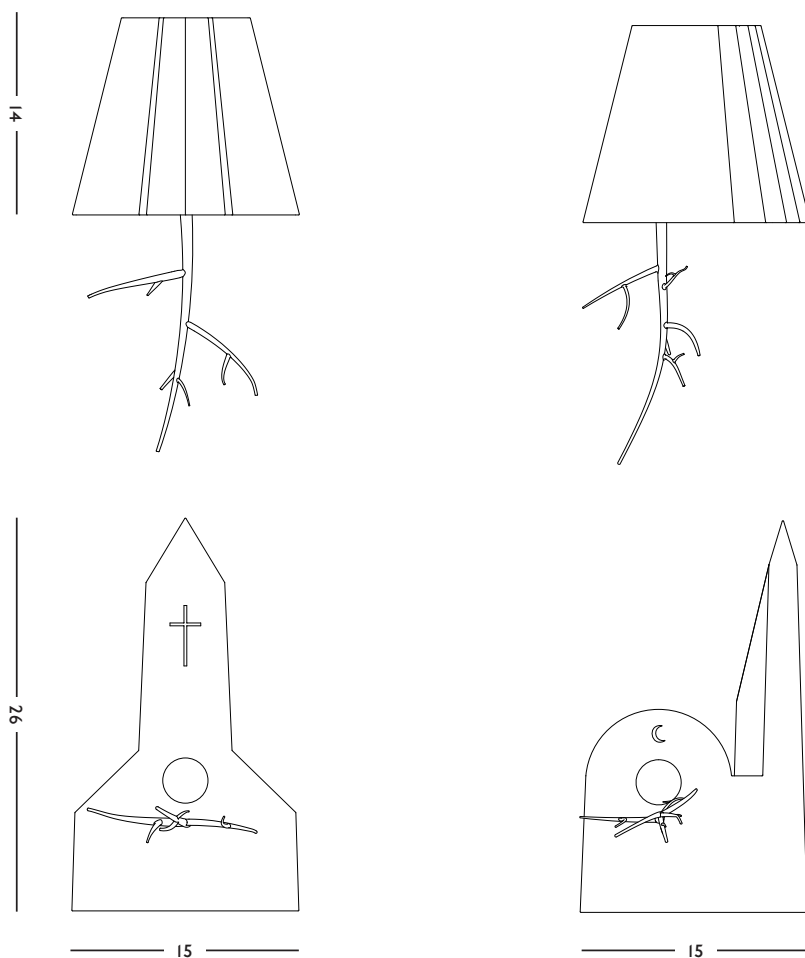

FREDERIK ROIJÉ - OUTDOOR HOLY HOMES

SPECIFICATIONS

TYPE NO.	PRODUCT	MODEL	DIMENSIONS (LxWxH) CM	COLOR	MATERIAL	PRICE (EXCL. VAT)
HH 50.00	Holy homes	Replacement twig		Gold	Glass	€ 28,93
HH 50.01	Holy homes	Bird church	15 x 26 x 14	Black	Glazed ceramics, glass	€ 177,69
HH 50.02	Holy homes	Bird church	15 x 26 x 14	White	Glazed ceramics, glass	€ 177,69
HH 51.01	Holy homes	Bird mosk	15 x 26 x 14	Black	Glazed ceramics, glass	€ 177,69
HH 51.02	Holy homes	Bird mosk	15 x 26 x 14	White	Glazed ceramics, glass	€ 177,69