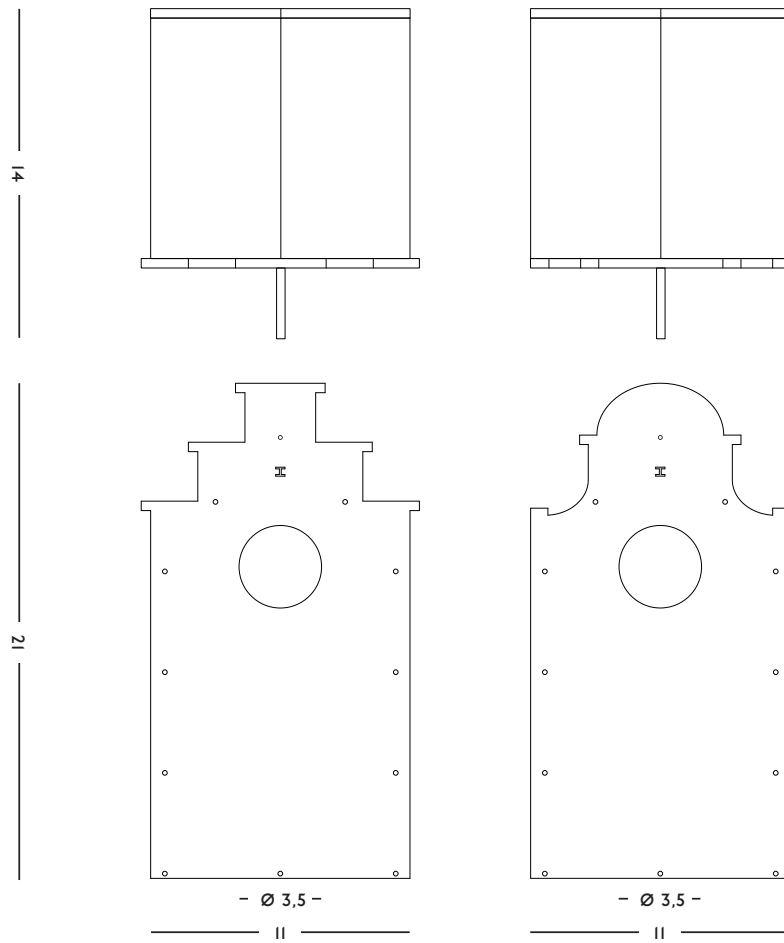

FREDERIK ROIJÉ - OUTDOOR CANAL BIRDHOUSE

SPECIFICATIONS

TYPE NO.	PRODUCT	MODEL	DIMENSIONS (LxWxH) CM	COLOR	MATERIAL	PRICE (EXCL. VAT)
CB 10.01	Canal Birdhouse	Stepped gable	14 x 11 x 21	Black	Weather proof plywood, brass	€ 24,75
CB 10.02	Canal Birdhouse	Bell gable	14 x 11 x 21	Black	Weather proof plywood, brass	€ 24,75