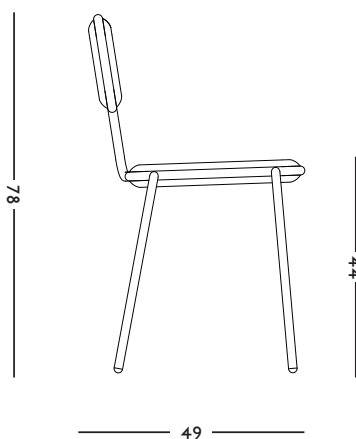

# HEIGHT WIDTH CHAIR

---

HW 10.02

---

**DESIGNER**

Frederik Roijé

**CONCEPT**

Different dimensioned rounded rectangles, surrounded by its frame, forms a comfortable and stackable chair

HW 20.01/02: 49 x 51 x 78

(l x b x h) cm, seat h. 44 cm

**WEIGHT**

6 kg

**CARE INSTRUCTIONS**

Use handwarm water and a mild detergent to clean

FREDERIK ROIJÉ - FURNITURE  
HEIGHT WIDTH CHAIR

SPECIFICATIONS

TYPE NO.	PRODUCT	MODEL	DIMENSIONS (LxWxH) CM	COLOR	MATERIAL	PRICE (EXCL. VAT)
HW 10.01	Height Width Chair	Height	49 x 51 x 98	Dark grey	Powder coated steel frame, wool upholstery, Kvadrat Divina 181	€ 395,87
HW 10.02	Height Width Chair	Height	49 x 51 x 98	Off white	Powder coated steel frame, wool upholstery, Kvadrat Divina 106	€ 395,87

FREDERIK ROIJÉ - FURNITURE  
HEIGHT WIDTH CHAIR

SPECIFICATIONS

TYPE NO.	PRODUCT	MODEL	DIMENSIONS (LxWxH) CM	COLOR	MATERIAL	PRICE (EXCL. VAT)
HW 20.01	Height Width Chair	Width	49 x 51 x 78	Dark grey	Powder coated steel frame, wool upholstery, Kvadrat Divina 181	€ 395,87
HW 20.02	Height Width Chair	Width	49 x 51 x 78	Off white	Powder coated steel frame, wool upholstery, Kvadrat Divina 106	€ 395,87