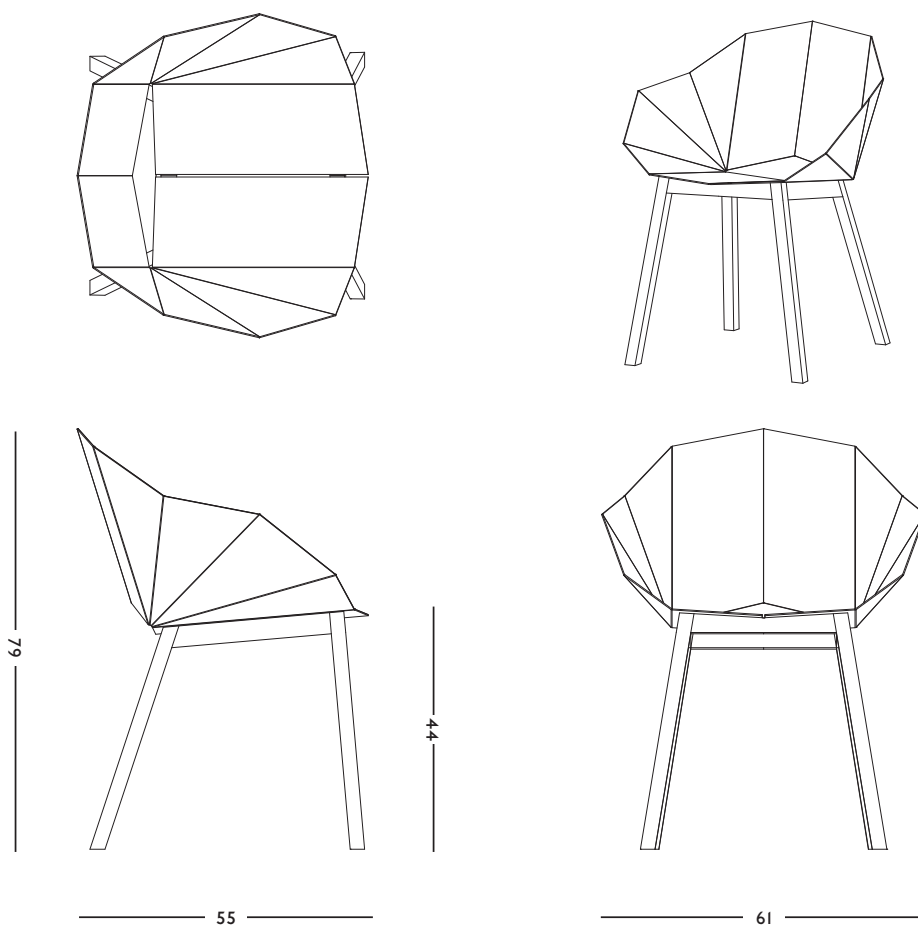

FREDERIK ROIJÉ - FURNITURE
SEATHELL

SPECIFICATIONS

TYPE NO.	PRODUCT	MODEL	DIMENSIONS (LxWxH) CM	COLOR	MATERIAL	PRICE (EXCL. VAT)
SS 10.01	Seatshell	Basic	55x61x79	Dark grey	Powder coated steel	€ 412,40
SS 10.02	Seatshell	Basic	55x61x79	White	Powder coated steel	€ 412,40
SS 20.01	Seatshell	Felt	55x61x79	Dark grey	Dark felt 57	€ 536,36
SS 20.02	Seatshell	Felt	55x61x79	White	Light felt 32	€ 536,36