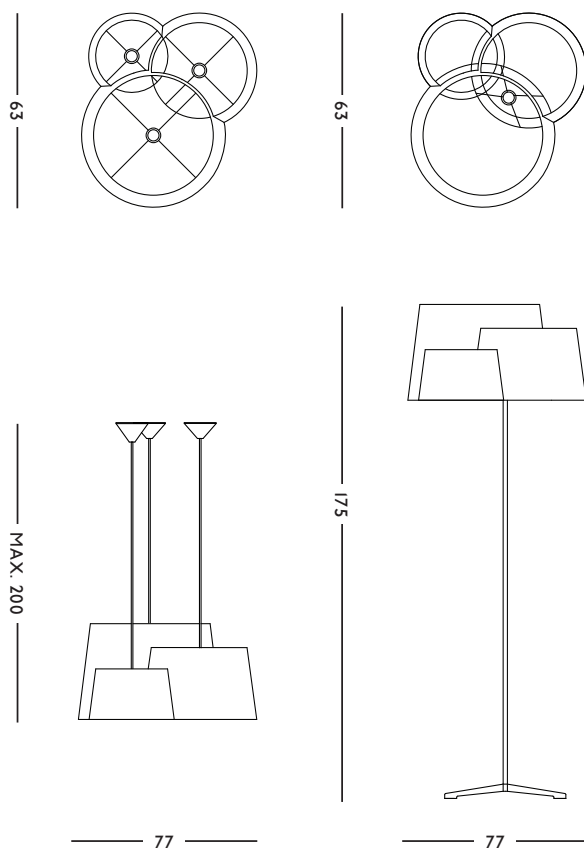

FREDERIK ROIJÉ - LIGHTING

LAMPSCAPES

SPECIFICATIONS

TYPE NO.	PRODUCT	MODEL	DIMENSIONS (LxWxH) CM	COLOR	MATERIAL	PRICE (EXCL. VAT)
LS 12.00	Lampscape	Uphill	77 x 63 x 175	White	Steel, cotton and PVC laminate	€ 709,92
LS 12.01	Lampscape	Uphill	77 x 63 x 175	Off white	Steel, cotton and PVC laminate	€ 709,92
LS 13.00	Lampscape	Downhill	77 x 63 x 36	White	Cotton and PVC laminate	€ 510,74
LS 13.01	Lampscape	Downhill	77 x 63 x 36	Off white	Cotton and PVC laminate	€ 510,74