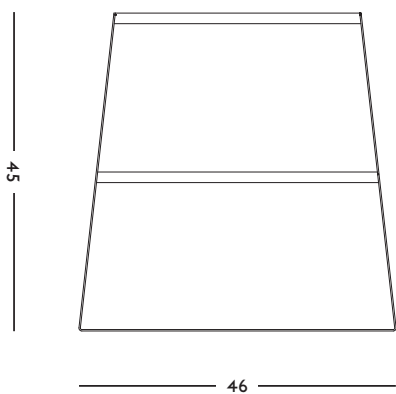

FREDERIK ROIJÉ - FURNITURE
SPLIT STEP

SPECIFICATIONS

TYPE NO.	PRODUCT	MODEL	DIMENSIONS (LxWxH) CM	COLOR	MATERIAL	PRICE (EXCL. VAT)
SS 70.01	Split Step	Basic	46 x 45 x 45	Dark grey	Powder coated steel	€ 180,99
SS 70.02	Split Step	Basic	46 x 45 x 45	White	Powder coated steel	€ 180,99
SS 80.01	Split Step	Wood	46 x 45 x 45	Dark grey, light oak	Powder coated steel	€ 222,31
SS 80.02	Split Step	Wood	46 x 45 x 45	White, light oak	Powder coated steel	€ 222,31