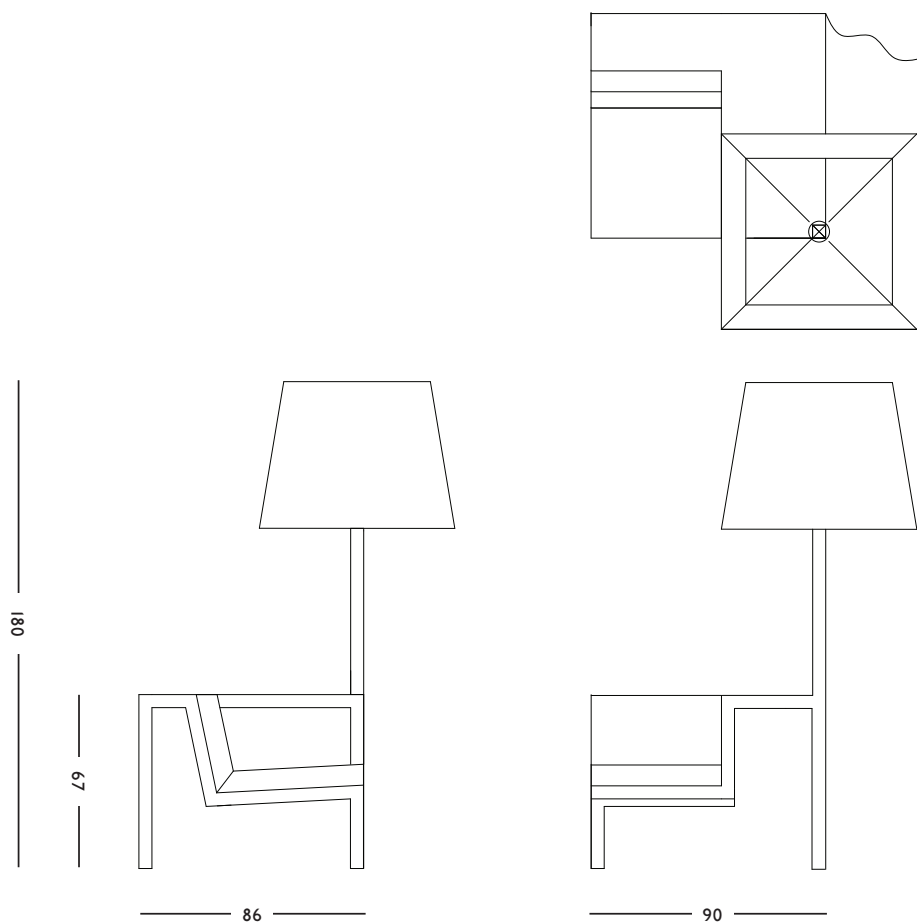

FREDERIK ROIJÉ - FURNITURE

TRIPLE CHAIR

SPECIFICATIONS

TYPE NO.	PRODUCT	MODEL	DIMENSIONS (LxWxH) CM	COLOR	MATERIAL	PRICE (EXCL. VAT)
TO 52.01	Triple chair	Upholstered	90 x 86 x 180	Kvadrat Steelcut Trio 2 - 153	Steel / plywood / foam / fabric	€ 4.884,30
TO 52.02	Triple chair	Upholstered	90 x 86 x 180	Kvadrat Steelcut Trio 2 - 105	Steel / plywood / foam / fabric	€ 4.884,30
TO 52.03	Triple chair	Upholstered	90 x 86 x 180	Kvadrat Divina Melange 2 - 120	Steel / plywood / foam / fabric	€ 4.950,41
TO 52.04	Triple chair	Upholstered	90 x 86 x 180	Kvadrat Divina Melange 2 - 170	Steel / plywood / foam / fabric	€ 4.950,41

Please contact the studio for other fabric options and prices.