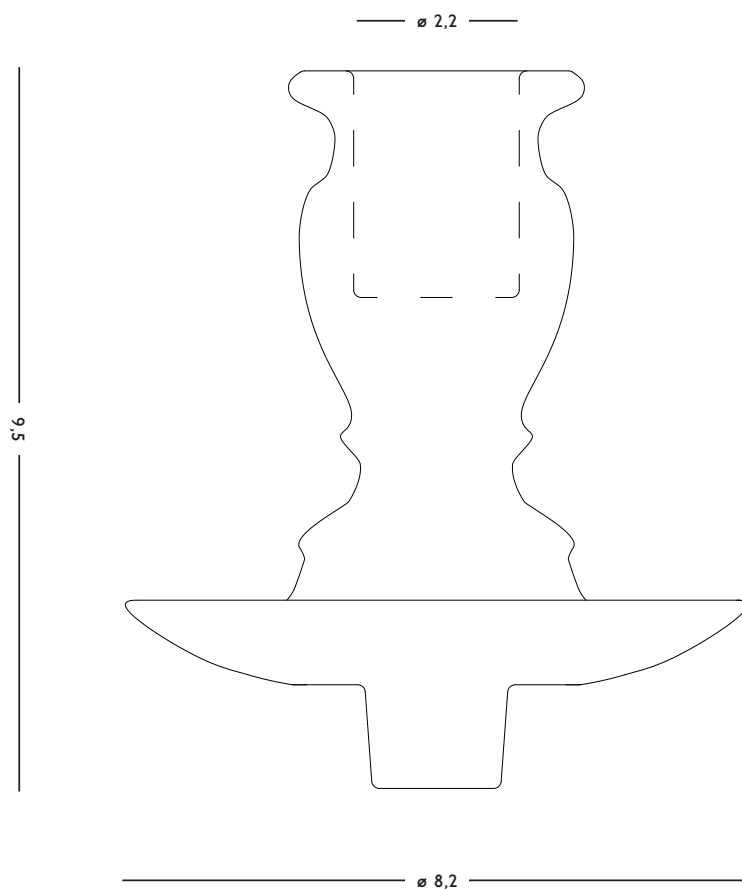

FREDERIK ROIJÉ - ACCESSORIES BOTTLE LIGHT

SPECIFICATIONS

TYPE NO.	PRODUCT	MODEL	DIMENSIONS (LxWxH) CM	COLOR	MATERIAL	PRICE (EXCL. VAT)
BL 10.01	Bottle Light	-	8.2 x 9.5	Natural cork	Cork	€ 24,75
BL 10.02	Bottle Light	-	8.2 x 9.5	Dark cork	Cork	€ 24,75